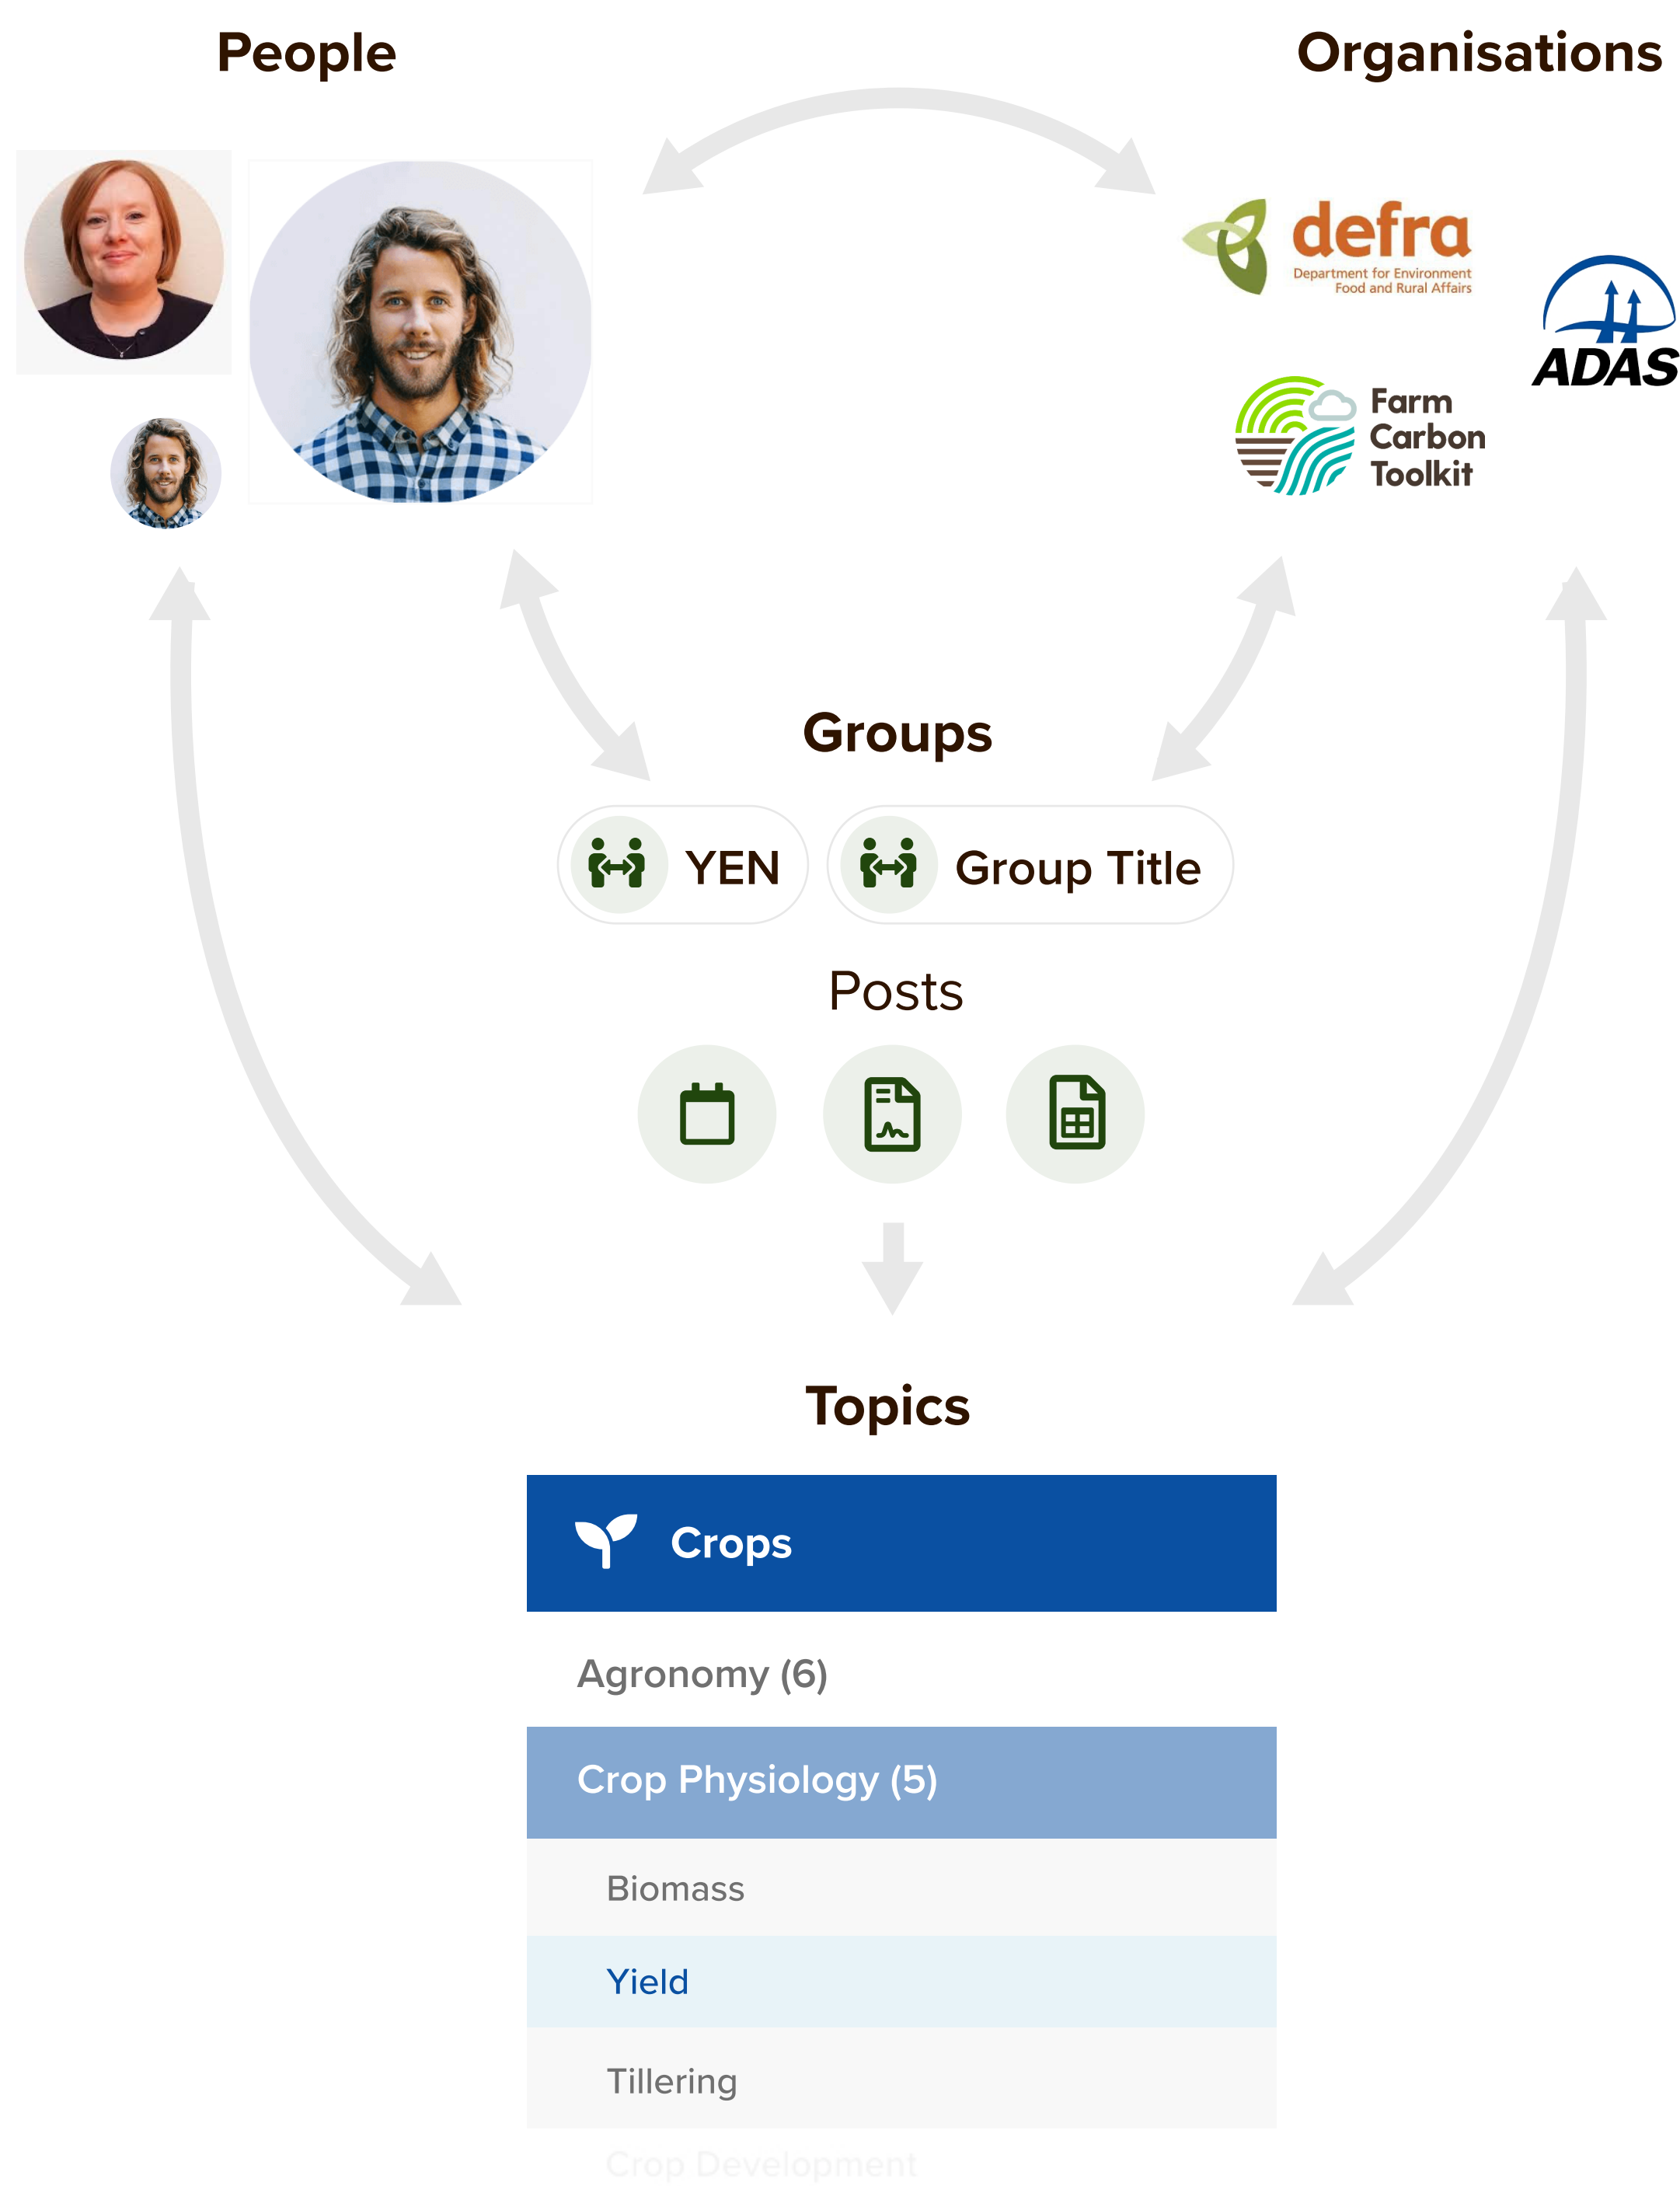

Farm PEP is a Knowledge Exchange Platform to generate, connect, distill and share Agricultural Knowledge

Help us turn Farm PEP into a Community resource and register below.

[Sign up](#)

How does Farm PEP work?

FarmPEP connects people, organisations, projects and knowledge across agriculture. You can browse or search by clicking on the icons below. Join and login to like, follow and connect, to add your organisation and projects, to add useful content, to ask questions and comment, and to form and join Groups.

Everything in FarmPEP is connected by Topics - we aim to create a community of independent Stewards to provide distilled summaries for each Topic, and to recommend the most useful resources to find out more.